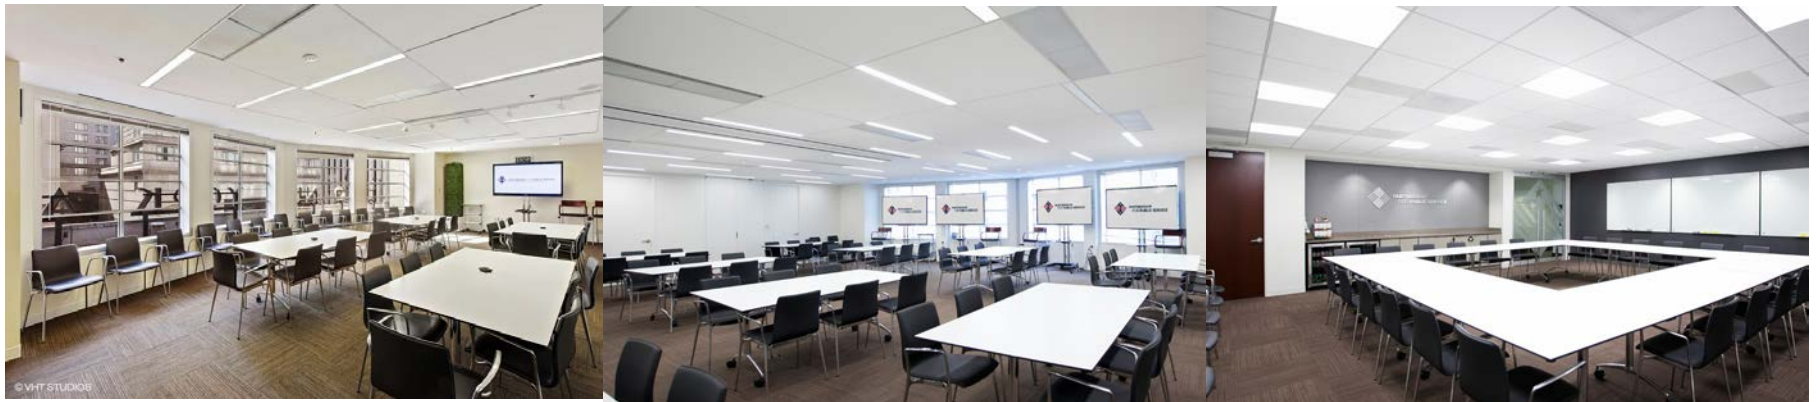

RENTAL PRICES

ROOMS	FULL DAY	HALF DAY	M/F DISCOUNT
2A 20' long x 38' wide 2B 19.5' long x 38' wide 2C 19.5' long x 38' wide 2D 20' long x 38' wide	$1500	$900	$1250
2AB or 2CD 38'-8" long x 38' wide	$2350	$1450	$1800
2ABC or 2BCD 58'-3" long x 38' wide	$3500	$2500	$2700
2ABCD 3040 sq. ft. (80' long x 38' wide)	$4250	$3200	$3500
3A 18'-10" long x 39'-3" wide	$1550	$1050	$1250
3B 21'-1" long x 39'-3" wide	$1550	$1050	$1250
3AB 40' long x 39'-3" wide	$3150	$1800	$2500
3C 29'-2" long x 28'-5" wide	$1900	$1200	$1500
3D 27'-7" long x 29'-2" wide	$1750	$1100	$1450
3E 30'-11" long x 22'-8" wide	$1450	$950	$1150
3DE 30'-11" long x 51'-10"	$3150	$1800	$2500
3 Board Room 27'-7" long x 27'-4" wide	$1800	$950	$1300

CAPACITY CHART

ROOMS	WORKSHOP	BOARDROOM	THEATER
2A	32 people	16 people	40 people
2AB or 2CD	64 people	40 people	90 people
2ABC or 2BCD	96 people	50 people	150 people
2ABCD	144 people	N/A	220 people
3A	32 people	16 people	40 people
3B	32 people	16 people	40 people
3AB	64 people	38 people	90 people
3C	42 people	20 people	60 people
3D	48 people	20 people	50 people
3E	32 people	16 people	30 people
3DE	80 people	25 people	90 people
3 Board Room	35 people	28 people	50 people

For more information and photos, visit: ourpublicservice.org/rentals/